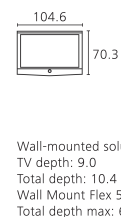

Technical specifications, delivery conditions, and other information are subject to change without notice.

1. [1] Not with MPEG 4.
   [2] Works only with channels broadcasting service information/NexTVView data.
   [3] DVB-S only with integrated DVB-S 2 (Tuner).
   [4] Function depends on signal format emitted by station.
   [5] Freeview variants available for UK.
   [6] Not available with Freeview interactivity in UK.
   [7] Dolby is a registered trademark of the Dolby Laboratories Licensing Corporation.
   [8] Only in conjunction with a corresponding adapter, to be ordered separately.

Article number	EAN	Colour options
68402T39	4011880116442	Chrome Silver
68402U39	4011880118354	High Gloss White
68402W39	4011880116466	High Gloss Black