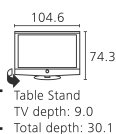

Technical specifications, delivery conditions, and other information are subject to change without notice.

1. [1] Not with MPEG 4.
   [2] Works only with channels broadcasting service information/NexTVView data.
   [3] DVB-S only with integrated DVB-S 2 (Tuner).
   [4] Function depends on signal format emitted by station.
   [5] Freeview variants available for UK.
   [6] Not available with Freeview interactivity in UK.
   [7] Dolby is a registered trademark of the Dolby Laboratories Licensing Corporation.
   [8] Only in conjunction with a corresponding adapter, to be ordered separately.

Article number	EAN	Colour options
68402T39	4011880116442	Chrome Silver
68402U39	4011880118354	High Gloss White
68402W39	4011880116466	High Gloss Black