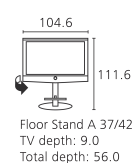

Technical specifications, delivery conditions, and other information are subject to change without notice.

1. [1] Not with MPEG 4.
   [2] Works only with channels broadcasting service information/NexTVView data.
   [3] DVB-S only with integrated DVB-S 2 (Tuner).
   [4] Function depends on signal format emitted by station.
   [5] Freeview variants available for UK.
   [6] Not available with Freeview interactivity in UK.
   [7] Dolby is a registered trademark of the Dolby Laboratories Licensing Corporation.
   [8] Only in conjunction with a corresponding adapter, to be ordered separately.

Article number	EAN	Colour options
68402T39	4011880116442	Chrome Silver
68402U39	4011880118354	High Gloss White
68402W39	4011880116466	High Gloss Black