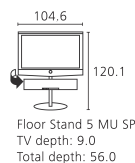

Technical specifications, delivery conditions, and other information are subject to change without notice.

1. [1] Not with MPEG 4.
   [2] Works only with channels broadcasting service information/NexTVView data.
   [3] DVB-S only with integrated DVB-S 2 (Tuner).
   [4] Function depends on signal format emitted by station.
   [5] Freeview variants available for UK.
   [6] Not available with Freeview interactivity in UK.
   [7] Dolby is a registered trademark of the Dolby Laboratories Licensing Corporation.
   [8] Only in conjunction with a corresponding adapter, to be ordered separately.

Article number	EAN	Colour options
68402T39	4011880116442	Chrome Silver
68402U39	4011880118354	High Gloss White
68402W39	4011880116466	High Gloss Black